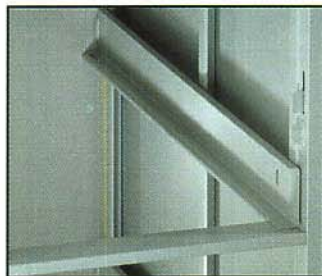

Strong inner frames withstand
stress & torque forces

510 Series High Drawer Sides With Core Removable Locks

Space-saving 25"D cabinets with thumb latch, 10 nylon rollers for smooth drawer operation. Our most popular!

2 Drawer File. Letter
512P-P Black
512P-L Putty
512P-Q Lt. Gray
29" H letter file

2 Drawer File. Legal
512CP-P Black
512CP-L Putty
512CP-Q Lt. Gray
29" H legal file

4 Drawer File. Letter
514P-P Black
514P-L Putty
514P-Q Lt. Gray
52" H letter file

4 Drawer File. Legal
514CP-P Black
514CP-L Putty
514CP-Q Lt. Gray
52" H legal file