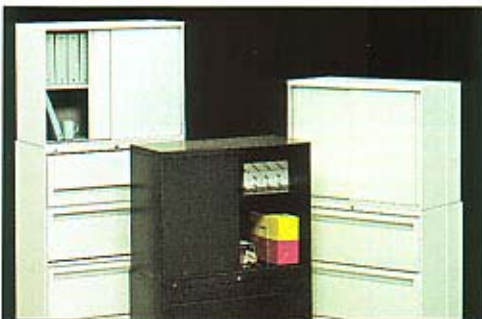

Overfiles.

9318 18"D x 36"W x 27 7/8"H
9319 18"D x 42"W x 27 7/8"H
9310 Core Removable Lock

Available in the following paint colors:
Putty (L), Light Gray (Q), Black (P),
Taupe (E), Charcoal (S) or Tan (V).