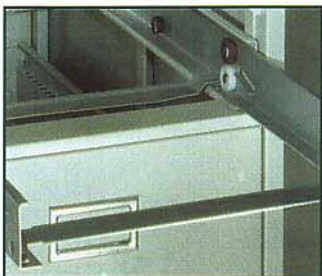

510 SERIES

HON®

FEATURES

HON® 510 Series Vertical Files

- 25" Deep
- Full suspension
- Thumb latch
- High drawer sides accommodates hanging files
- Triple tied full cradle
- Follower block in drawers keeps files upright
- 10 Nylon rollers per drawer
- Spring loaded follower
- HON "One Key" interchangeable core removable locks
- Height: 2 Drawer 29"H;
4 Drawer 52"H
5 Drawer 60"H
- Width: Letter 15"W.

*Written Limited
Lifetime Warranty*

High sided drawers accommodate hanging file folders. Eliminates the need for hangrails. Standard on all 310 and 510 Series Vertical Files.

Just Some of the Great Features of HON® Vertical File Cabinets